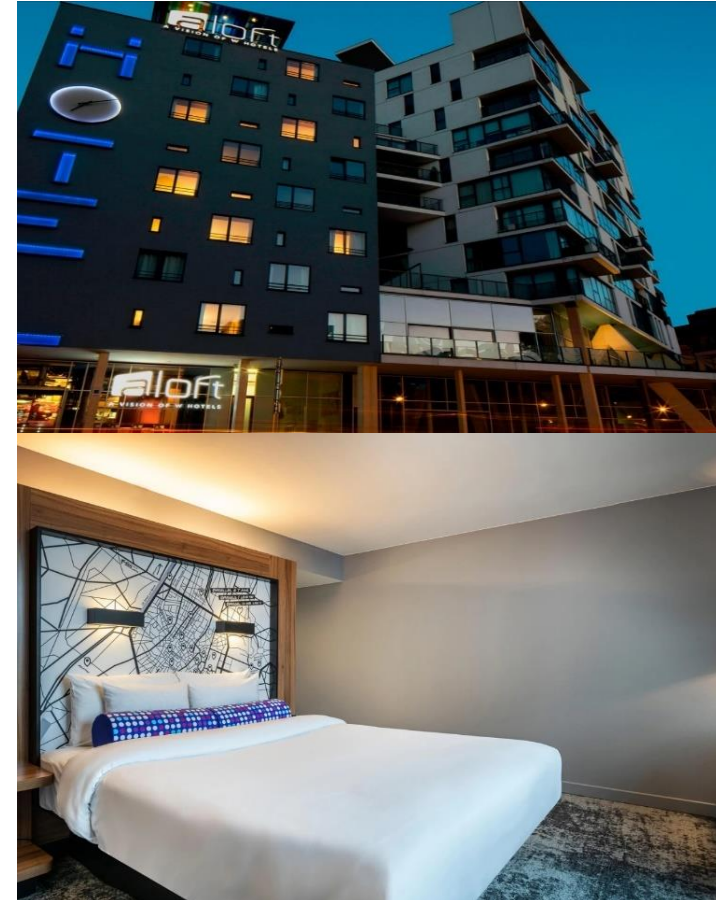

Aloft Brussels ***

Pl. Jean Rey, 1040 Bruxelles

22 mins driving distance from ILSI Europe

+32 (0) 2 800 08 88/
ah.aloft.brussels@marriott.com

<https://www.aloftbrussels.be/>

€ Range price: 120€ - 189€ / night + City tax