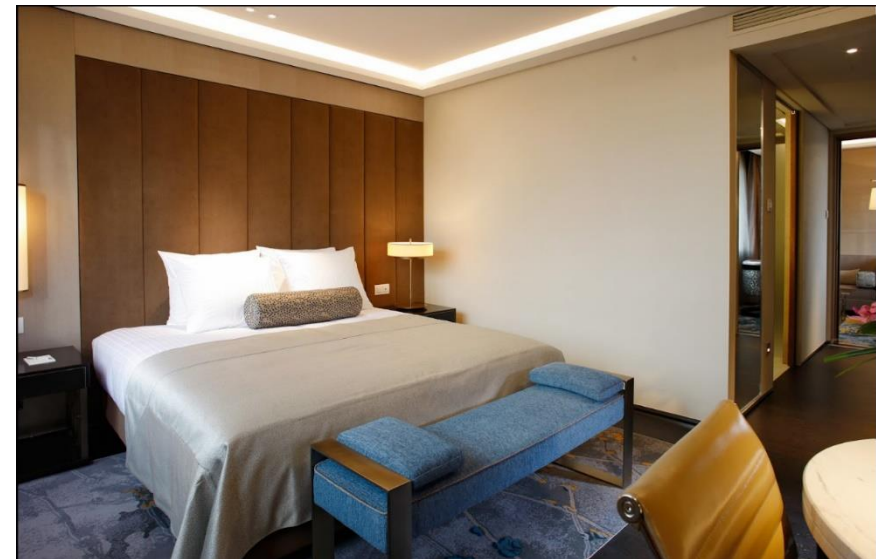

Tangla hotel *****

Avenue Emmanuel Mounier 5 , Woluwé St Lambert, 1200 Brussel

5 mins walking distance from ILSI Europe

+32 (0) 2 345 67 89 /
reservation@tanglabrussels.com

<https://www.tanglabrussels.com/en/>

Please use the corporate
code: "CORBUS" to benefit from 15% off the
best available rate.