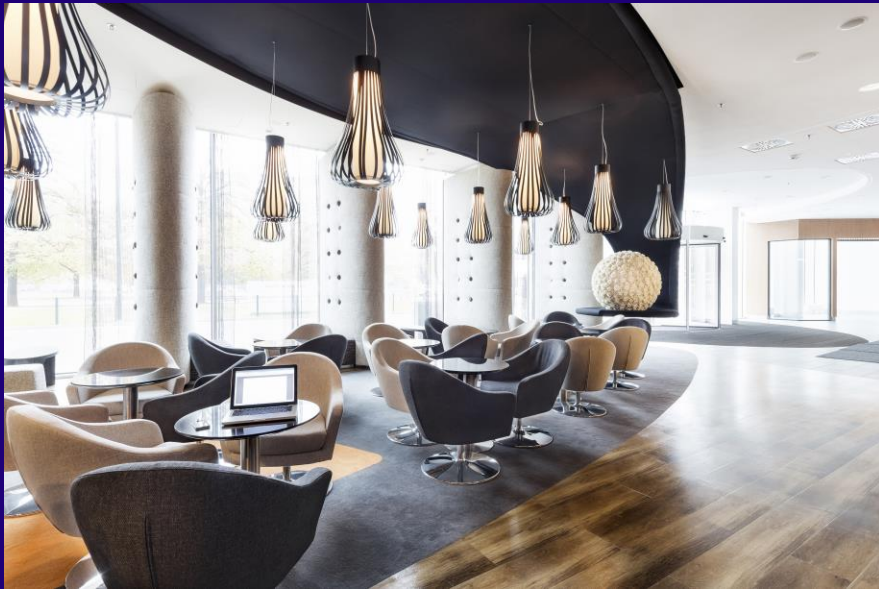

Where to stay when visiting ILSI Europe?

*Prices may vary depending on the season